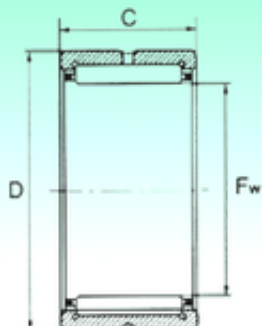

PRECISÃO AXLE CORP

NBS RNA 6900 Rolamentos de agulha

Bearing No. RNA 6900

Size	14x22x22 mm
Bore Diameter	14 mm
Outer Diameter	22 mm
Width	22 mm
Fw	14 mm
D	22 mm
C	22 mm
Weight	0,0291 Kg
Basic dynamic load rating (C)	8,281 kN
Basic static load rating (C0)	11,612 kN

RNA 6900 Bearing 2D drawings and 3D CAD models